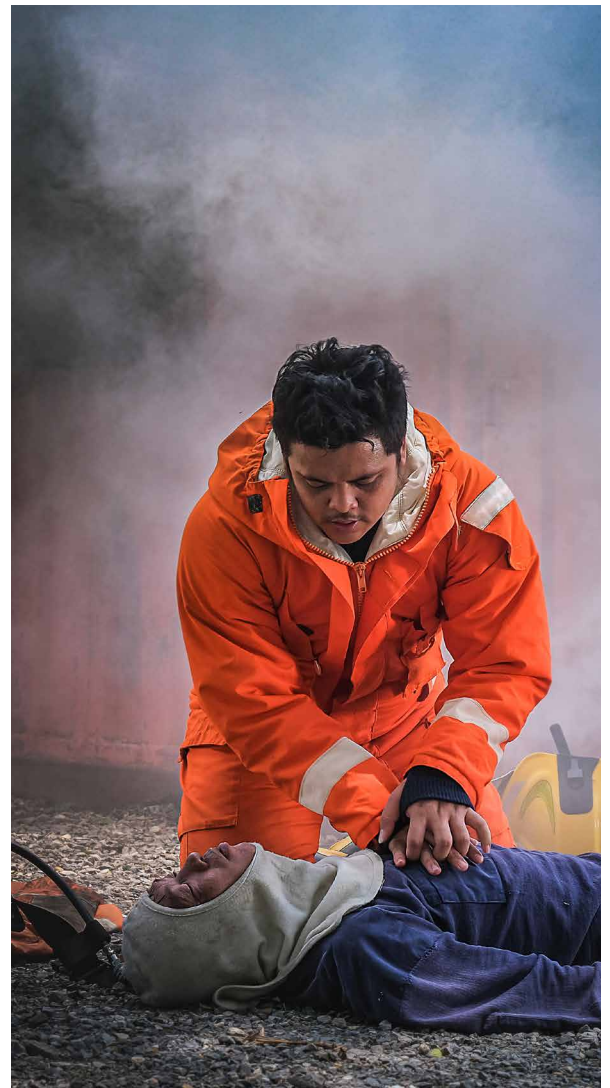

X-SURVEILLANCE NVR

The critical infrastructure version is the most ideal addition to existing emergency systems.

In any emergency, the first systems to fail are cell towers and fixed infrastructure. Arrive prepared and instantly establish a deployed emergency MANET solution by simply turning on the X-NVR (NETWORK VIDEO RECEIVER).

X-NVR + Private LTE / WiFi

The X-NVR + Private LTE / WiFi base station, allows first responders to share and analyze critical information in real time coordinate in every situation. Within crisis situations operational within just a few minutes.

Developed for emergency, safety and tactical use. For those whom accurate and real-time secure information is vital.

Increase the resilience of your emergency situations with the X-SURVEILLANCE X-NVR and X-ONE.